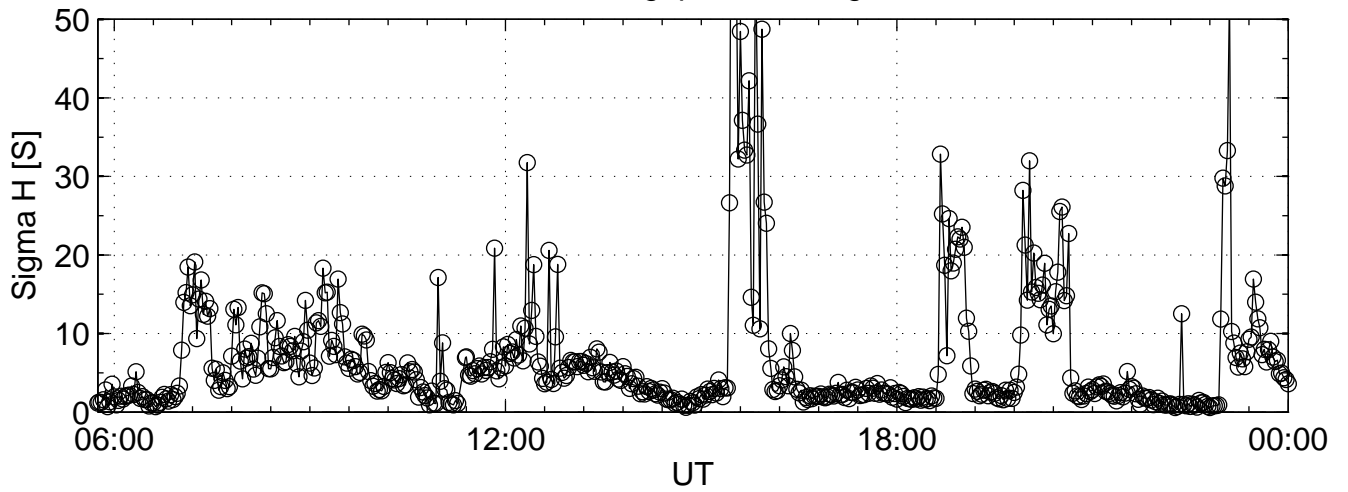

1999-12-07 gup3@42m Sigma H

1999-12-07 gup3@42m Sigma P