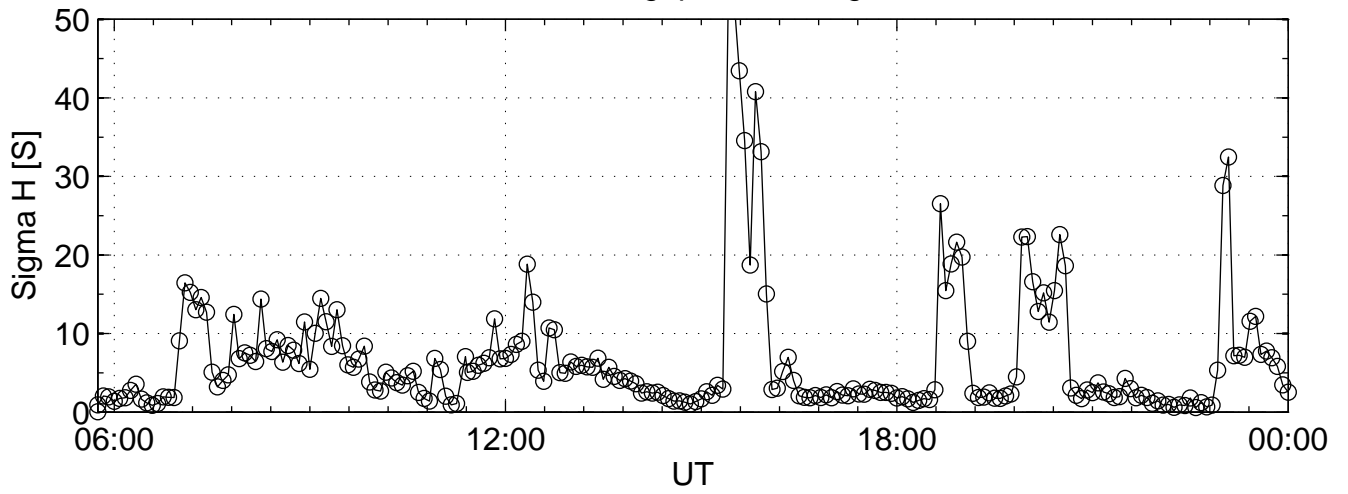

1999-12-07 gup3@42m Sigma H

1999-12-07 gup3@42m Sigma P