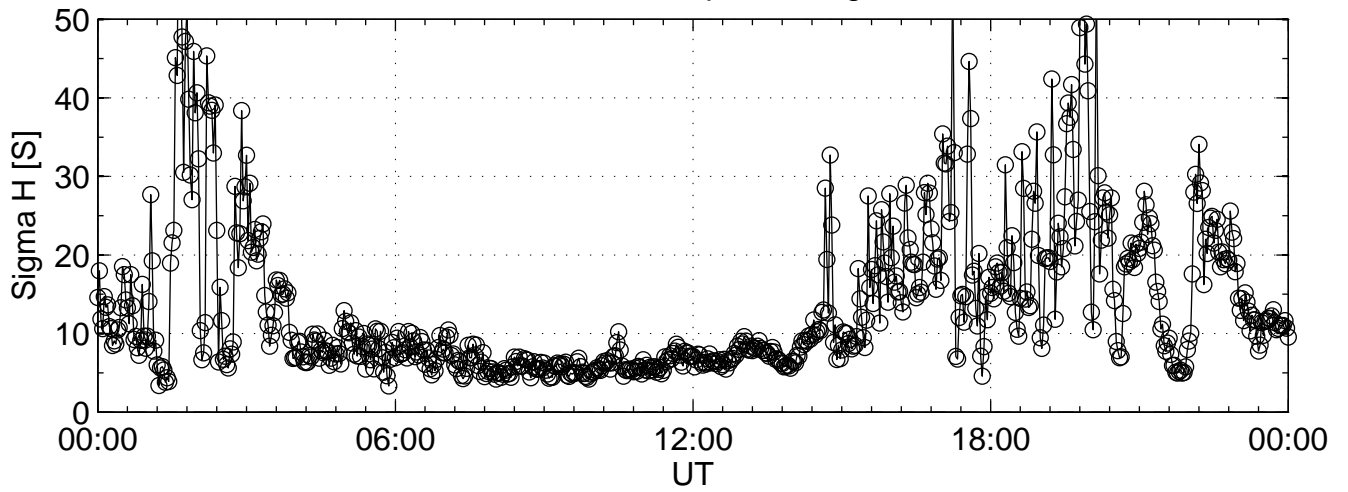

2003-10-30 tau2pl@uhf Sigma H

2003-10-30 tau2pl@uhf Sigma P